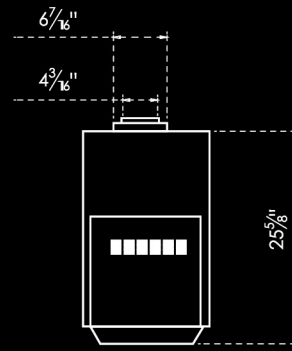

Stand Alone 110

Stand Alone 150

All H (High Glass) models are supplied with internal lighting