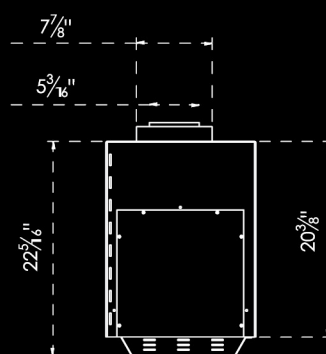

Stand Alone 110

Stand Alone 150

All H (High Glass) models are supplied with internal lighting