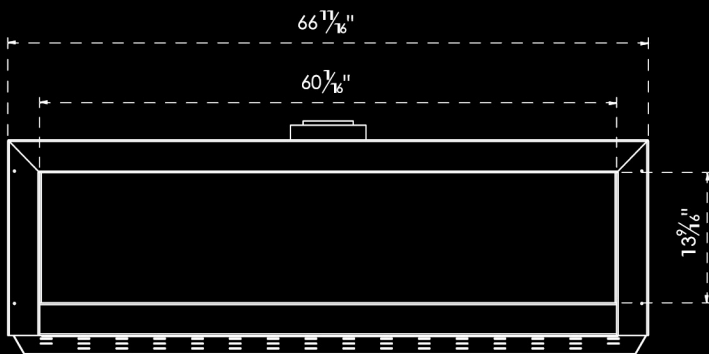

Stand Alone 110

Stand Alone 150

All H (High Glass) models are supplied with internal lighting