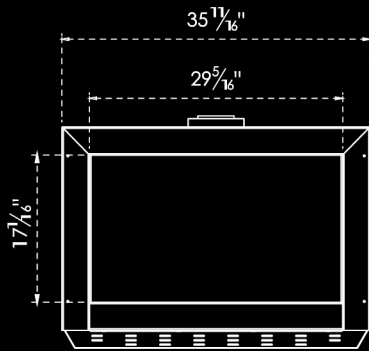

Stand Alone 110

Stand Alone 150

All H (High Glass) models are supplied with internal lighting