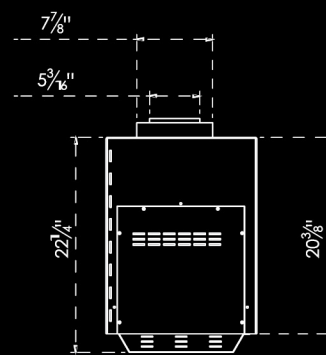

Stand Alone 110

Stand Alone 150

All H (High Glass) models are supplied with internal lighting