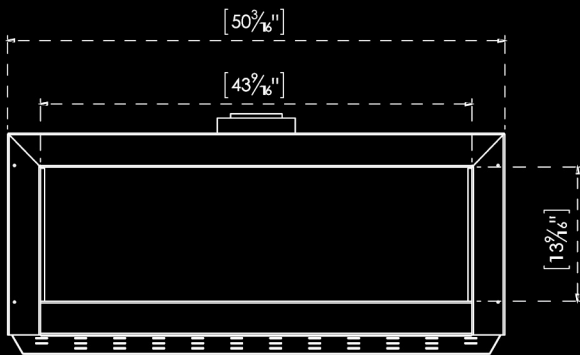

Stand Alone 110

Stand Alone 150

All H (High Glass) models are supplied with internal lighting